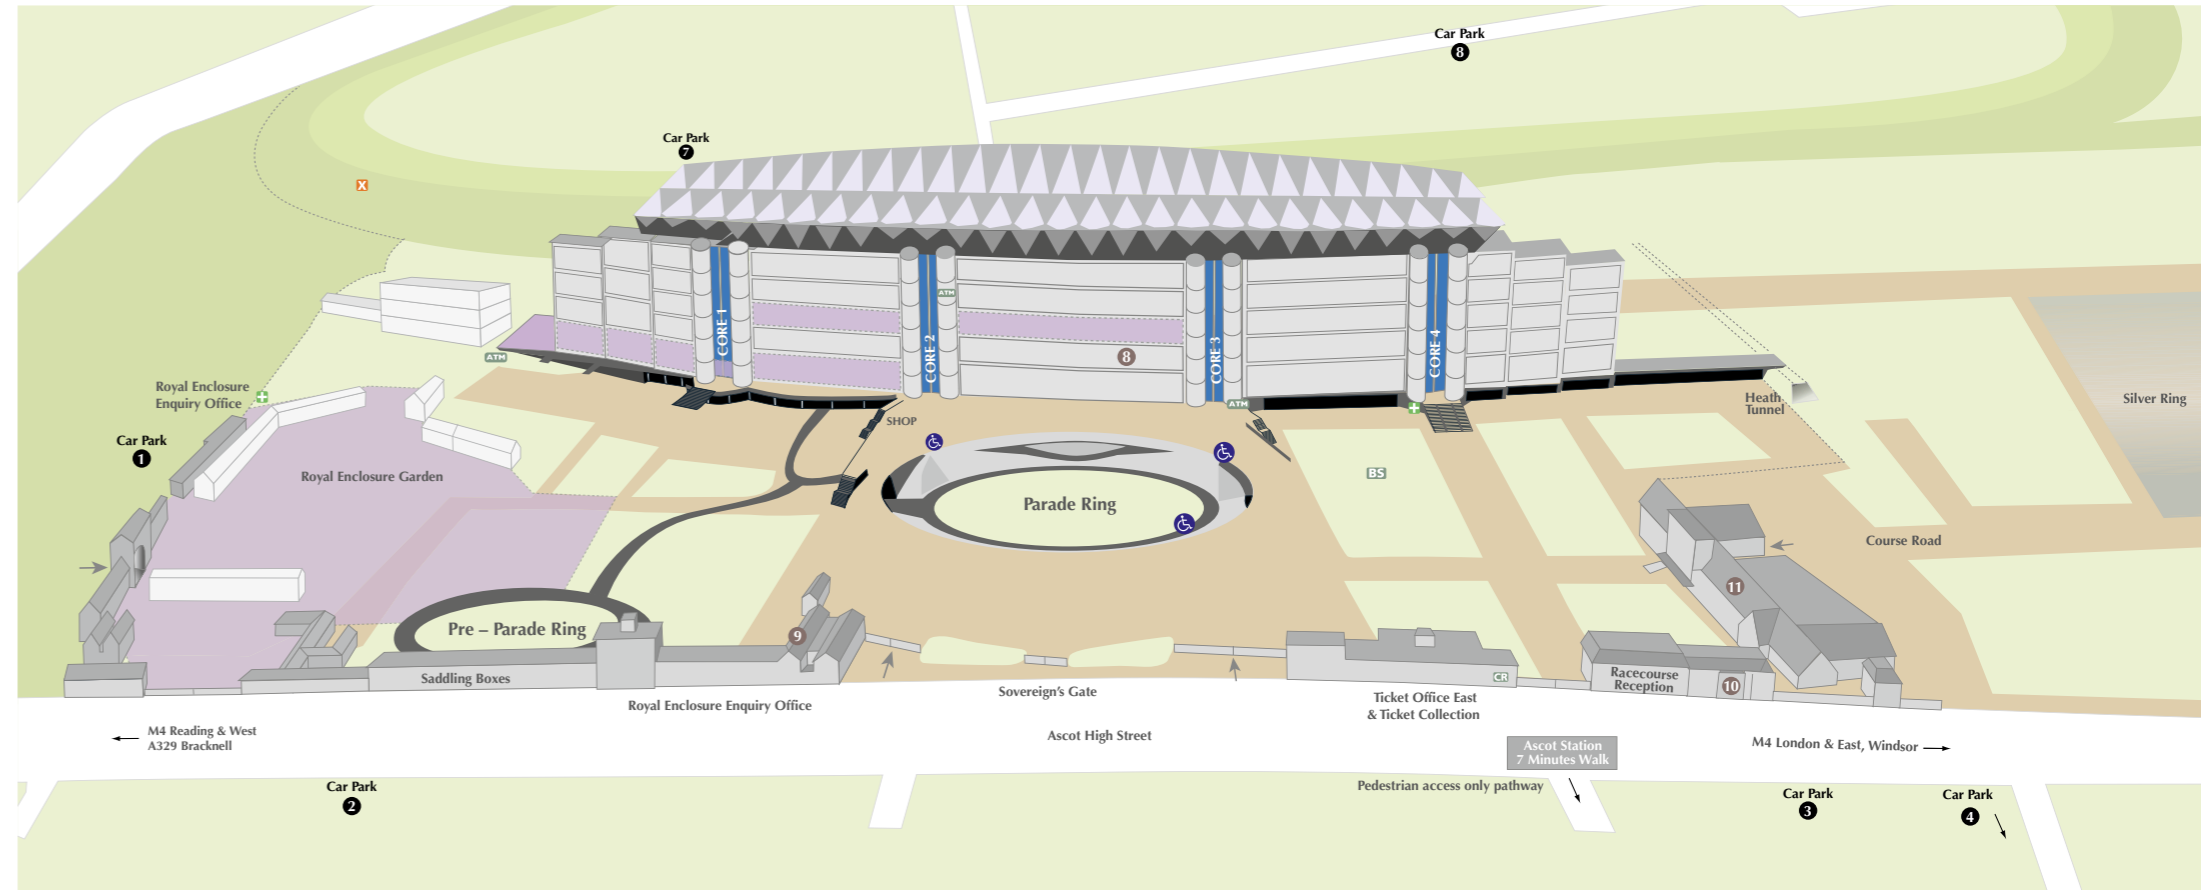

TRACK VIEW

PARADE RING VIEW

- 1 WINDSOR FOREST RESTAURANT
- 2 WATERSIDE INN AT THE PANORAMIC
- 3 TRACKSIDE CLUB LOUNGE
- 4 SANDRINGHAM RESTAURANT*
- 5 CARRIAGES RESTAURANT*
- 6 BESSBOROUGH RESTAURANT*
- 7 IMPERIAL EVENTS VILLAGE
- X COURSE CROSSING POINT
- ♿ DISABLED VIEWING
- Private Boxes
- ROYAL ENCLOSURE BADGEHOLDERS' AREA ONLY
- GRANDSTAND ADMISSION AREAS

*PRIVATE CHALETS AVAILABLE ON ALL LEVELS.

- 8 PARADE RING RESTAURANT
- 9 OLD PADDOCK RESTAURANT
- 10 QUEEN ANNE ROOMS
- 11 ROYAL ASCOT PAVILION
- BS BANDSTAND
- ♿ DISABLED VIEWING
- ROYAL ENCLOSURE BADGEHOLDERS' AREA ONLY
- GRANDSTAND ADMISSION AREAS
- ➔ RACECOURSE ENTRANCE

Royal Enclosure badgeholders also have access to the Grandstand Admission area. Grandstand Admission racegoers have access to all areas except the Royal Enclosure and Silver Ring.